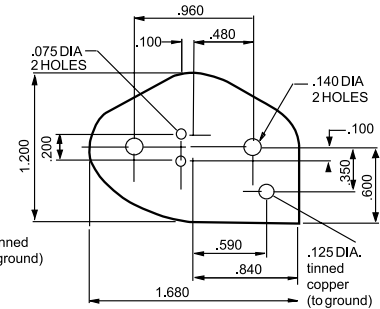

Sil-Pad® Shield

Standard Configurations

P/N 09SPS01-002 (TO-220)

P/N 09SPS01-001 (TO-3)

P/N 09SPS01-009

P/N 09SPS01-011 (TO-5)

P/N 09SPS01-016 (TO-3)

P/N 09SPS01-017 (TO-66)

P/N 09SPS01-020 (DO-5)

P/N 09SPS01-023 (TO-3)

P/N 09SPS01-019 (DO-4)

Contact the factory for other configurations.