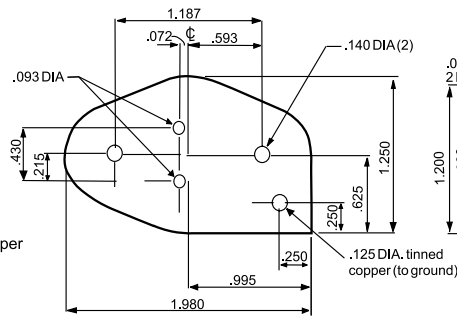

Sil-Pad® Shield

Standard Configurations

P/N 09SPS01-002 (TO-220)

P/N 09SPS01-001 (TO-3)

P/N 09SPS01-009

P/N 09SPS01-011 (TO-5)

P/N 09SPS01-016 (TO-3)

P/N 09SPS01-017 (TO-66)

P/N 09SPS01-020 (DO-5)

P/N 09SPS01-023 (TO-3)

P/N 09SPS01-019 (DO-4)

Contact the factory for other configurations.