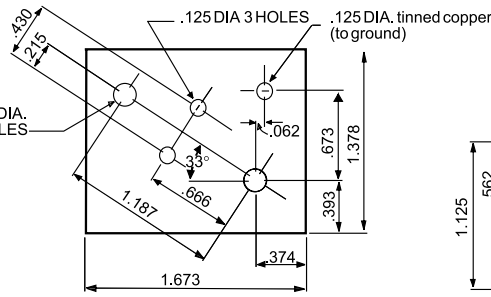

Sil-Pad® Shield

Standard Configurations

P/N 09SPS01-002 (TO-220)

P/N 09SPS01-001 (TO-3)

P/N 09SPS01-009

P/N 09SPS01-011 (TO-5)

P/N 09SPS01-016 (TO-3)

P/N 09SPS01-017 (TO-66)

P/N 09SPS01-020 (DO-5)

P/N 09SPS01-023 (TO-3)

P/N 09SPS01-019 (DO-4)

Contact the factory for other configurations.