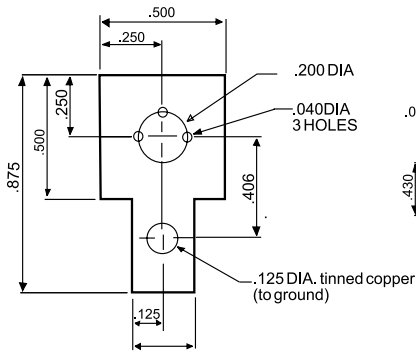

Sil-Pad® Shield

Standard Configurations

P/N 09SPS01-002 (TO-220)

P/N 09SPS01-001 (TO-3)

P/N 09SPS01-009

P/N 09SPS01-011 (TO-5)

P/N 09SPS01-016 (TO-3)

P/N 09SPS01-017 (TO-66)

P/N 09SPS01-020 (DO-5)

P/N 09SPS01-023 (TO-3)

P/N 09SPS01-019 (DO-4)

Contact the factory for other configurations.