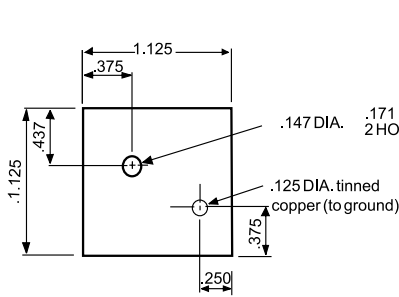

Sil-Pad® Shield

Standard Configurations

P/N 09SPS01-002 (TO-220)

P/N 09SPS01-001 (TO-3)

P/N 09SPS01-009

P/N 09SPS01-011 (TO-5)

P/N 09SPS01-016 (TO-3)

P/N 09SPS01-017 (TO-66)

P/N 09SPS01-020 (DO-5)

P/N 09SPS01-023 (TO-3)

P/N 09SPS01-019 (DO-4)

Contact the factory for other configurations.