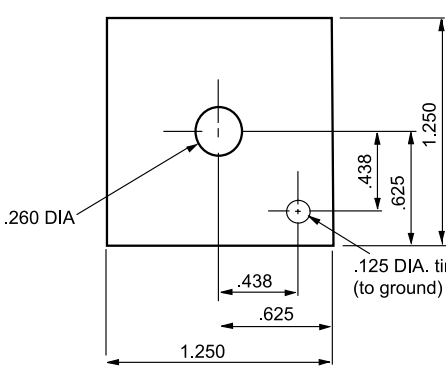

Sil-Pad® Shield

Standard Configurations

P/N 09SPS01-002 (TO-220)

P/N 09SPS01-001 (TO-3)

P/N 09SPS01-009

P/N 09SPS01-011 (TO-5)

P/N 09SPS01-016 (TO-3)

P/N 09SPS01-017 (TO-66)

P/N 09SPS01-020 (DO-5)

P/N 09SPS01-023 (TO-3)

P/N 09SPS01-019 (DO-4)

Contact the factory for other configurations.