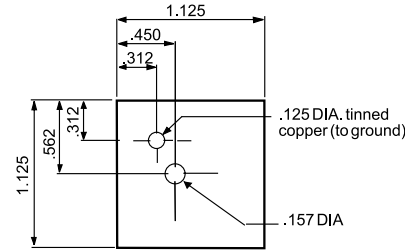

Sil-Pad® Shield

Standard Configurations

P/N 09SPS01-002 (TO-220)

P/N 09SPS01-001 (TO-3)

P/N 09SPS01-009

P/N 09SPS01-011 (TO-5)

P/N 09SPS01-016 (TO-3)

P/N 09SPS01-017 (TO-66)

P/N 09SPS01-020 (DO-5)

P/N 09SPS01-023 (TO-3)

P/N 09SPS01-019 (DO-4)

Contact the factory for other configurations.