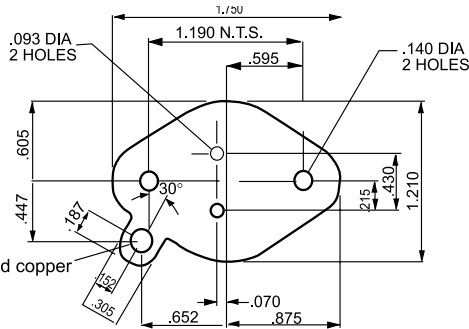

Sil-Pad® Shield

Standard Configurations

P/N 09SPS01-002 (TO-220)

P/N 09SPS01-001 (TO-3)

P/N 09SPS01-009

P/N 09SPS01-011 (TO-5)

P/N 09SPS01-016 (TO-3)

P/N 09SPS01-017 (TO-66)

P/N 09SPS01-020 (DO-5)

P/N 09SPS01-023 (TO-3)

P/N 09SPS01-019 (DO-4)

Contact the factory for other configurations.