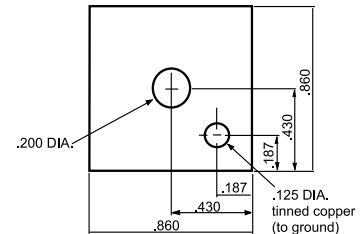

Sil-Pad® Shield

Standard Configurations

P/N 09SPS01-002 (TO-220)

P/N 09SPS01-001 (TO-3)

P/N 09SPS01-009

P/N 09SPS01-011 (TO-5)

P/N 09SPS01-016 (TO-3)

P/N 09SPS01-017 (TO-66)

P/N 09SPS01-020 (DO-5)

P/N 09SPS01-023 (TO-3)

P/N 09SPS01-019 (DO-4)

Contact the factory for other configurations.