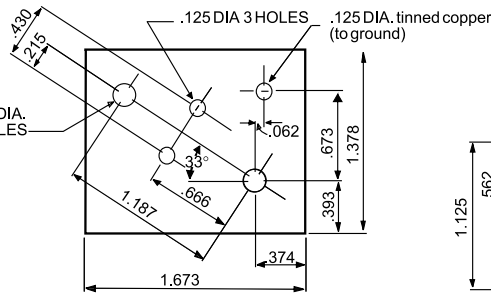

# Sil-Pad® Shield

## Standard Configurations

P/N 09SPS01-002 (TO-220)

P/N 09SPS01-001 (TO-3)

P/N 09SPS01-009

P/N 09SPS01-011 (TO-5)

P/N 09SPS01-016 (TO-3)

P/N 09SPS01-017 (TO-66)

P/N 09SPS01-020 (DO-5)

P/N 09SPS01-023 (TO-3)

P/N 09SPS01-019 (DO-4)

Contact the factory for other configurations.